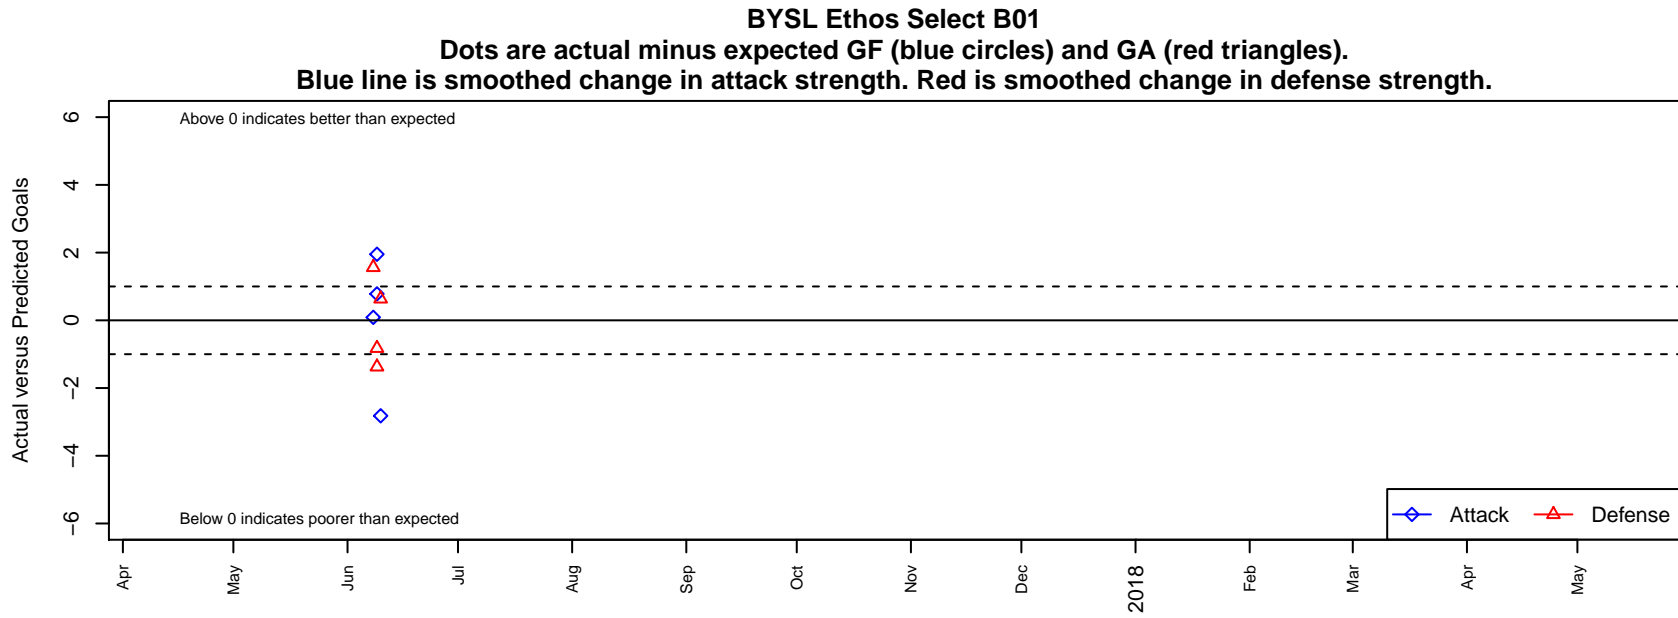

# BYSL Ethos Select B01

Idaho Falls, ID  
B01 total strength=1360  
attack=6.36 defense=7.62

alt names used:

Venues played:  
2017 Yellowstone Cup U16

<b>date</b>	<b>home</b>		<b>away</b>		<b>venue</b>	<b>pred.home</b>	<b>pred.away</b>
2017-06-10	MSC Vikes B02	0	BYSL Ethos Select B01	1	2017 Yellowstone Cup U16	0.63	3.82
2017-06-09	Upper Valley Madison United B01	2	BYSL Ethos Select B01	4	2017 Yellowstone Cup U16	1.18	2.05
2017-06-09	Jefferson YSA B01	2	BYSL Ethos Select B01	3	2017 Yellowstone Cup U16	0.63	2.22
2017-06-08	BYSL Ethos Select B01	1	BYSL Elite United B01	0	2017 Yellowstone Cup U16	0.91	1.56